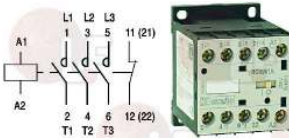

MODULAR 661.066.00

3446557 CONTACTOR LOVATO BG0901A
coil 9A 230V 50/60Hz 4Kw
3 normally open contacts
1 normally closed auxiliary contact