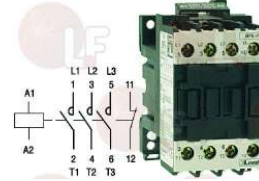

Contactors

3351216 CONTACTOR AEG LS4K 9A 24V 4Kw
 coil 24V 50/60Hz
 3 normally open contacts
 1 normally open auxiliary contact

MODULAR

3446562 CONTACTOR LOVATO BF0901A
 coil 9A 230V 50/60Hz 4.2Kw
 3 normally open contacts
 1 normally closed auxiliary contact