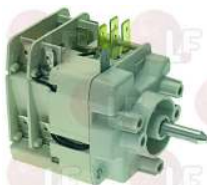

Timers

3446039 TIMER 120 MINUTES MS65

manually set cycle 120 minutes
contact capacity 16(4)A 250V 50Hz
max temperature 100°C
D-shaped pin $\varnothing$ 6x4.6 mm
for Convection oven electric (GIORIK) CE06MX
CE10MX - CE102MX - CE20MX - DE06ES - DE06MX
DE10ES - DE10MX - DE102MX - EF10GM - EF4
EF4PM - EF5GM - EF6PM - EF7GM - EF8PM - VE06MX
VE10MX - VE102MX - VE20MX
for Convection oven electric (INOXTREND)
BUA-606E-00 - BUA-610E-00 - FBA-106E-00
FBA-106E-01 - FBA-110E-00 - FBA-110E-01
FBA-120E-00 - FBA-210E-00 - FDA-106E-00
FDA-106E-01 - FDA-120E-00 - FDA-210E-00
for Convection oven gas (GIORIK) CG06MX - CG10MX

MODULAR RRC5365-00

3446007 TIMER 60 MINUTES

complete with silk-screen printed plate
mechanical timer with sound alarm
mechanical movement with balance wheel
manual left hand positioning possible
60 minutes manually set cycle
bipolar with contact capacity 16(3)A 250V
max temperature 125°C
D-shaped pin $\varnothing$ 6x4.6 mm
for Convection oven electric (WHIRLPOOL) AGS962
AGS964 - AGS965